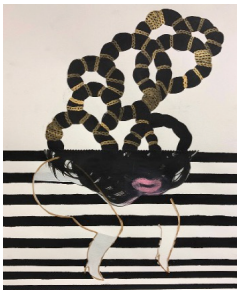

# SHOSHANNA WEINBERGER

Title: *Closer to the Bone*  
Date: 2020  
Medium: Gouache/ink/collage on paper  
Dimensions: 56cm x 71,5 cm (framed)  
Price: €2750 (framed)

Title: *Coming in from the Cold*  
Date: 2020  
Medium: Gouache/ink/collage on paper  
Dimensions: 56cm x 71,5 cm (framed)  
Price: €2750 (framed)

Title: *Metamorphosis*  
Date: 2020  
Medium: Gouache/ink/pastel/collage on paper  
Dimensions: 56cm x 71,5 cm (framed)  
Price: €2750 (framed)

Title: *Soul Rebel*  
Date: 2020  
Medium: Gouache/ink/collage on paper  
Dimensions: 56cm x 71,5 cm (framed)  
Price: €2750 (framed)

Title: *Coming Undone*  
Date: 2020  
Medium: Gouache/ink/pastel/collage on paper  
Dimensions: 56cm x 71,5 cm (framed)  
Price: €2750 (framed)