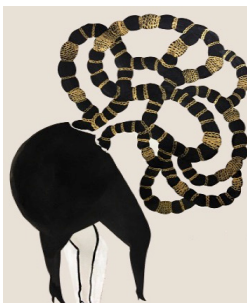

# SHOSHANNA WEINBERGER

Title: *Closer to the Bone*  
Date: 2020  
Medium: Gouache/ink/collage on paper  
Dimensions: 56cm x 71,5 cm (framed)  
Price: €2750 (framed)

Title: *Coming in from the Cold*  
Date: 2020  
Medium: Gouache/ink/collage on paper  
Dimensions: 56cm x 71,5 cm (framed)  
Price: €2750 (framed)

# SHOSHANNA WEINBERGER

Title: *Parachute*  
Date: 2020  
Medium: Gouache/ink/collage on paper  
Dimensions: 56cm x 71,5 cm (framed)  
Price: €2750 (framed)

Title: *Combat Fighter*  
Date: 2020  
Medium: Gouache/ink/collage on paper  
Dimensions: 56cm x 71,5 cm (framed)  
Price: €2750 (framed)

Title: *Elephant*  
Date: 2020  
Medium: Gouache/ink/collage on paper  
Dimensions: 56cm x 71,5 cm (framed)  
Price: €2750 (framed)

Title: *Twenty Teeth Wearing Heels*  
Date: 2020  
Medium: Gouache/ink/collage on paper  
Dimensions: 56cm x 71,5 cm (framed)  
Price: €2750 (framed)