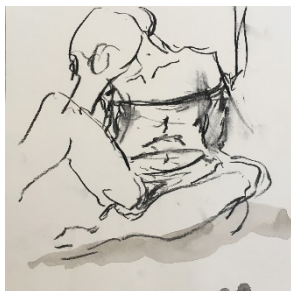

Title: *Chthonic Body*
Date: 2020
Medium: oil and graphite on linen
Dimensions: 130cm x 150cm
Price: 5,500 €

Title: *Shibari Model with Mask*
Date: 2020
Medium: oil on linen
Dimensions: 120cm x 150cm
Price: 5,500 €

HELEN TEEDE

Title: *Shibari Dalila 11*
Date: 2020
Medium: Ink and charcoal on Hahnemuhle acid free paper
Dimensions: 34cm x 34cm (framed)
Price: 750€

Title: *Shibari Dalila 14*
Date: 2020
Medium: Ink and charcoal on Hahnemuhle acid free paper
Dimensions: 34cm x 34cm (framed)
Price: 750€