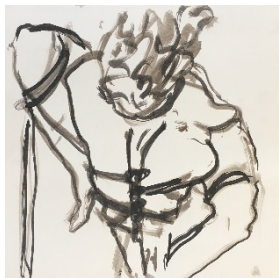

Title: Shibari Dalila 46
Date: 2020
Medium: Ink and charcoal on Hahnemuhle acid free paper
Dimensions: 34cm x 34cm (framed)
Price: 750€